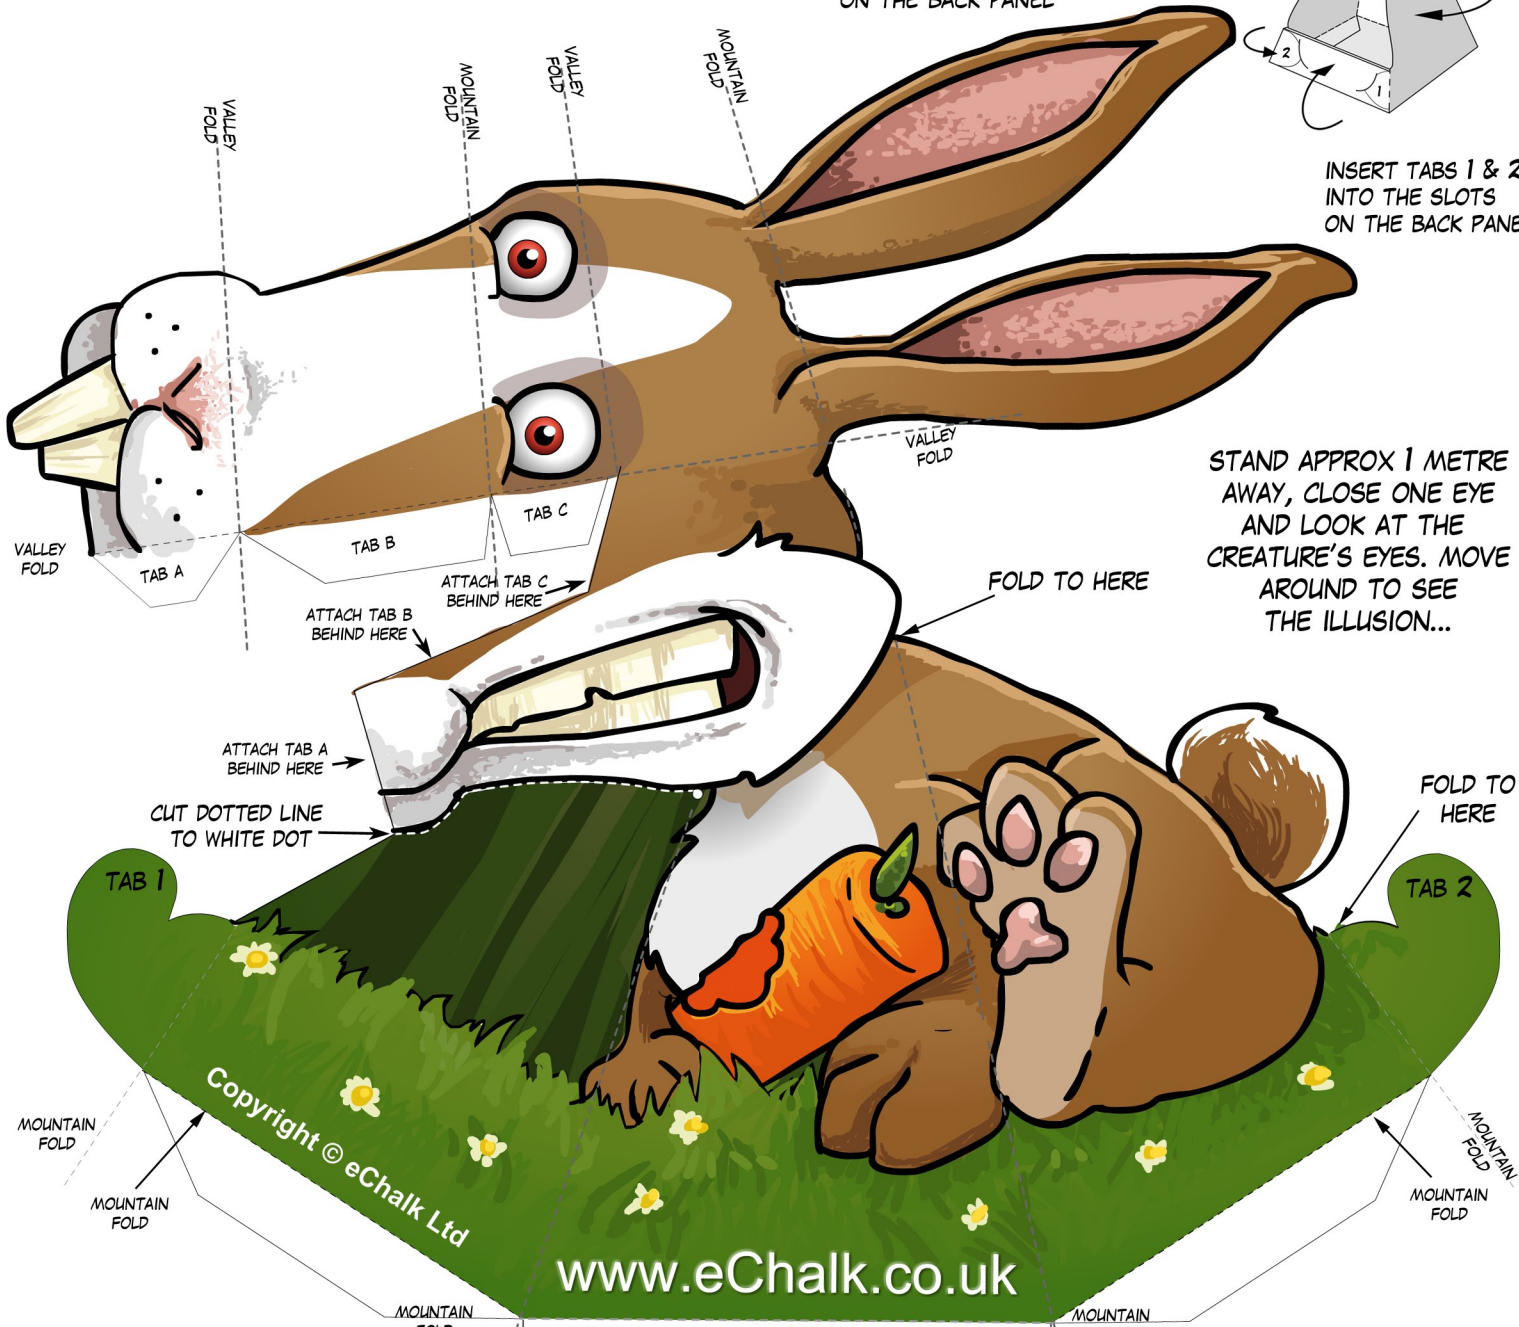

3D BUNNY ILLUSION

CUT OUT, FOLD AND ASSEMBLE (SEE DIAGRAM)

- CUT ALONG THE SOLID OUTLINES
- FOLD ALONG THE DOTTED LINES

- INSERT TABS 1 & 2 INTO THE SLOTS ON THE BACK PANEL

INSERT TABS 1 & 2 INTO THE SLOTS ON THE BACK PANEL

STAND APPROX 1 METRE AWAY, CLOSE ONE EYE AND LOOK AT THE CREATURE'S EYES. MOVE AROUND TO SEE THE ILLUSION...

Copyright © eChalk Ltd
www.eChalk.co.uk

www.eChalk.co.uk

e.chalk
...learning for the fun of it
www.eChalk.co.uk